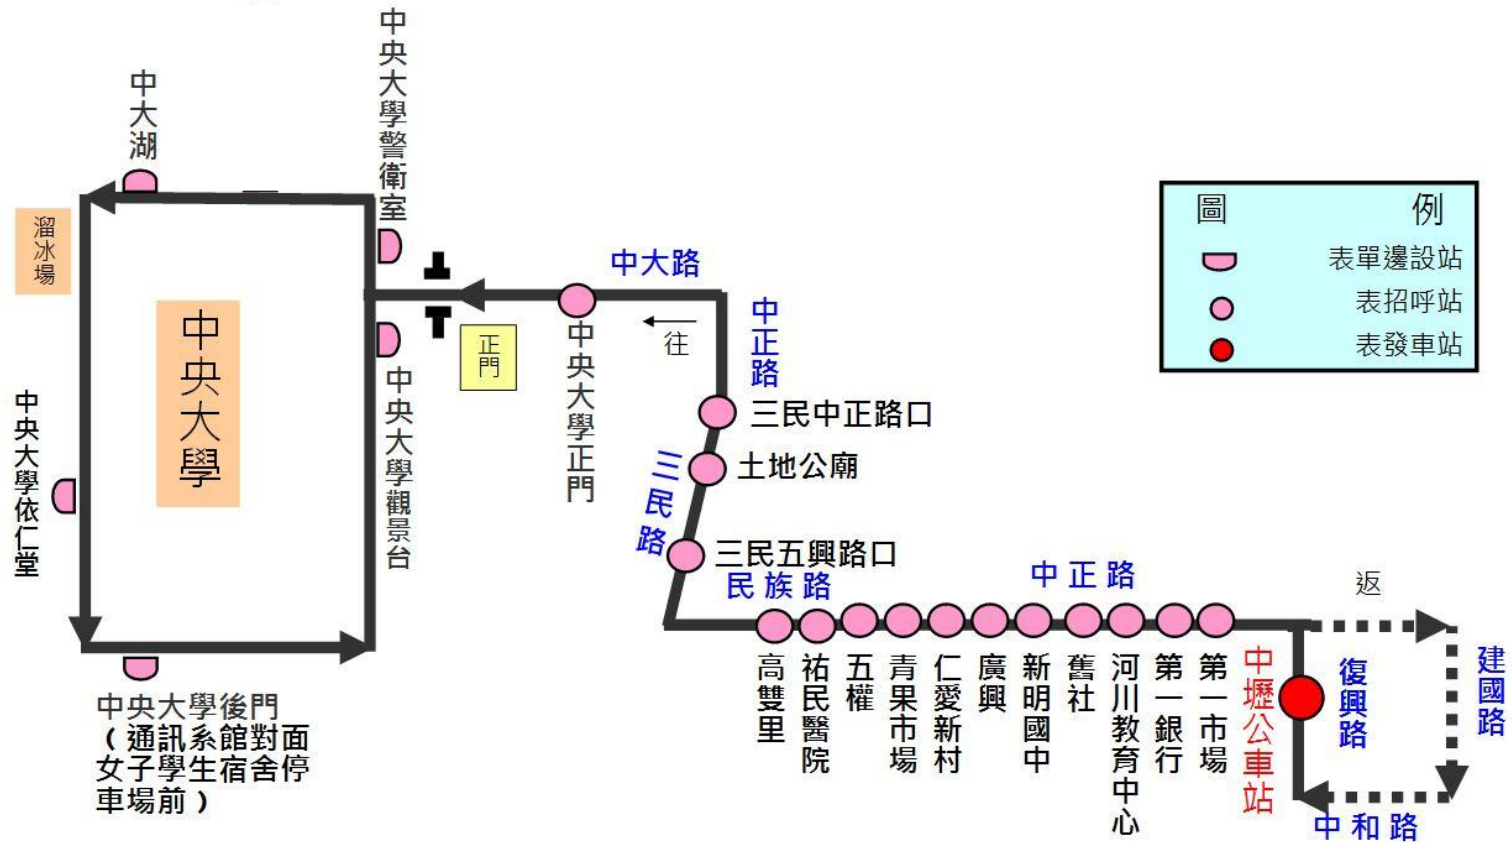

172、173【NCU – Taoyuan HSR Station】

Attachment 7

■ The bus stations in the campus :

Guardroom of Central University、Zhongda Lake、Yi-Ren-Tang of Central University、The Back Door of Central University、Observatory of Central University

■ TYBus(132) :

<http://www.tybus.com.tw/default.aspx?page=BusTime>

■ CLBus(133) :

<http://www.chunglibus.com.tw/rote/133-2.html>

Bus lines	NCU	THSR Taoyuan Station	Running on
172	07:50	appr.08:20	Weekday
173	08:50	appr.09:20	Weekday
172	09:30	appr.10:00	Weekend
172	09:50	appr.10:20	Weekday
173	10:30	appr.11:00	Weekend
173	10:50	appr.11:20	Weekday
172	11:30	appr.12:00	Weekend
172	11:50	appr.12:20	Weekday
173	12:30	appr.13:00	Weekend
173	13:30	appr.14:00	Weekday
172	14:30	appr.15:00	All day
173	15:40	appr.16:10	All day
172	16:40	appr.17:10	All day
173	17:50	appr.18:20	All day

桃園客運 「【132】中壢—中央大學」路線圖